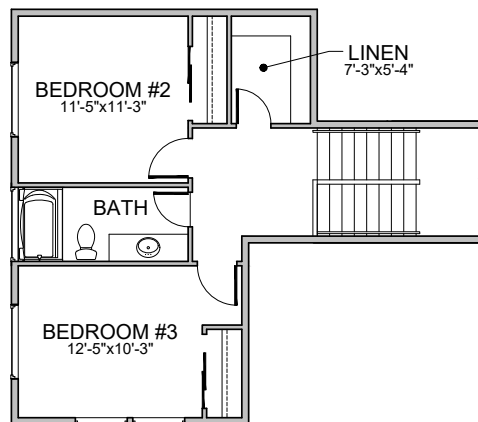

Cadence

SUMMER SUN | 2160 ASF

Levels: Single
 Bedrooms: 3 + Den
 Baths: 2.5
 Garage: 2 Car
 ASF: 2160

55+ COMMUNITY

NOTES:

Disclaimer: Actual models may differ from the images shown here. Optional items not included in base price may be shown. Speak with a Brighton Homes representative for additional information. Areas and dimensions are approximate. © Brighton Homes Idaho 2023. RCE-34595/41102