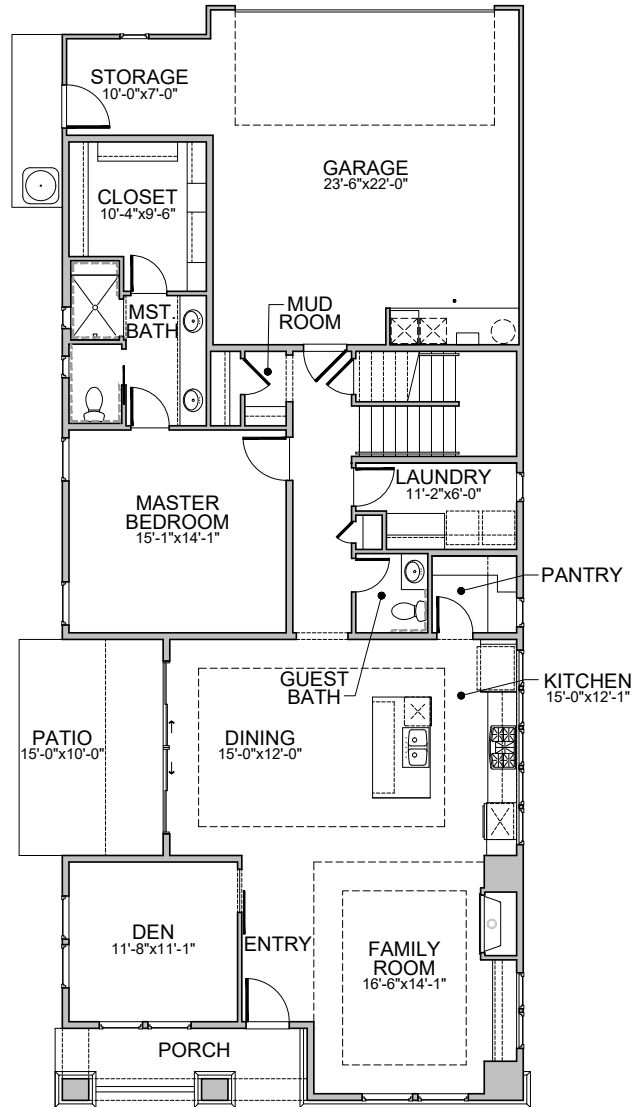

Cadence

SUMMER SUN | 2160 ASF

Levels: Single
 Bedrooms: 3 + Den
 Baths: 2.5
 Garage: 2 Car
 ASF: 2160

55+ COMMUNITY

NOTES:

Disclaimer: Actual models may differ from the images shown here. Optional items not included in base price may be shown. Speak with a Brighton Homes representative for additional information. Areas and dimensions are approximate. © Brighton Homes Idaho 2023. RCE-34595/41102