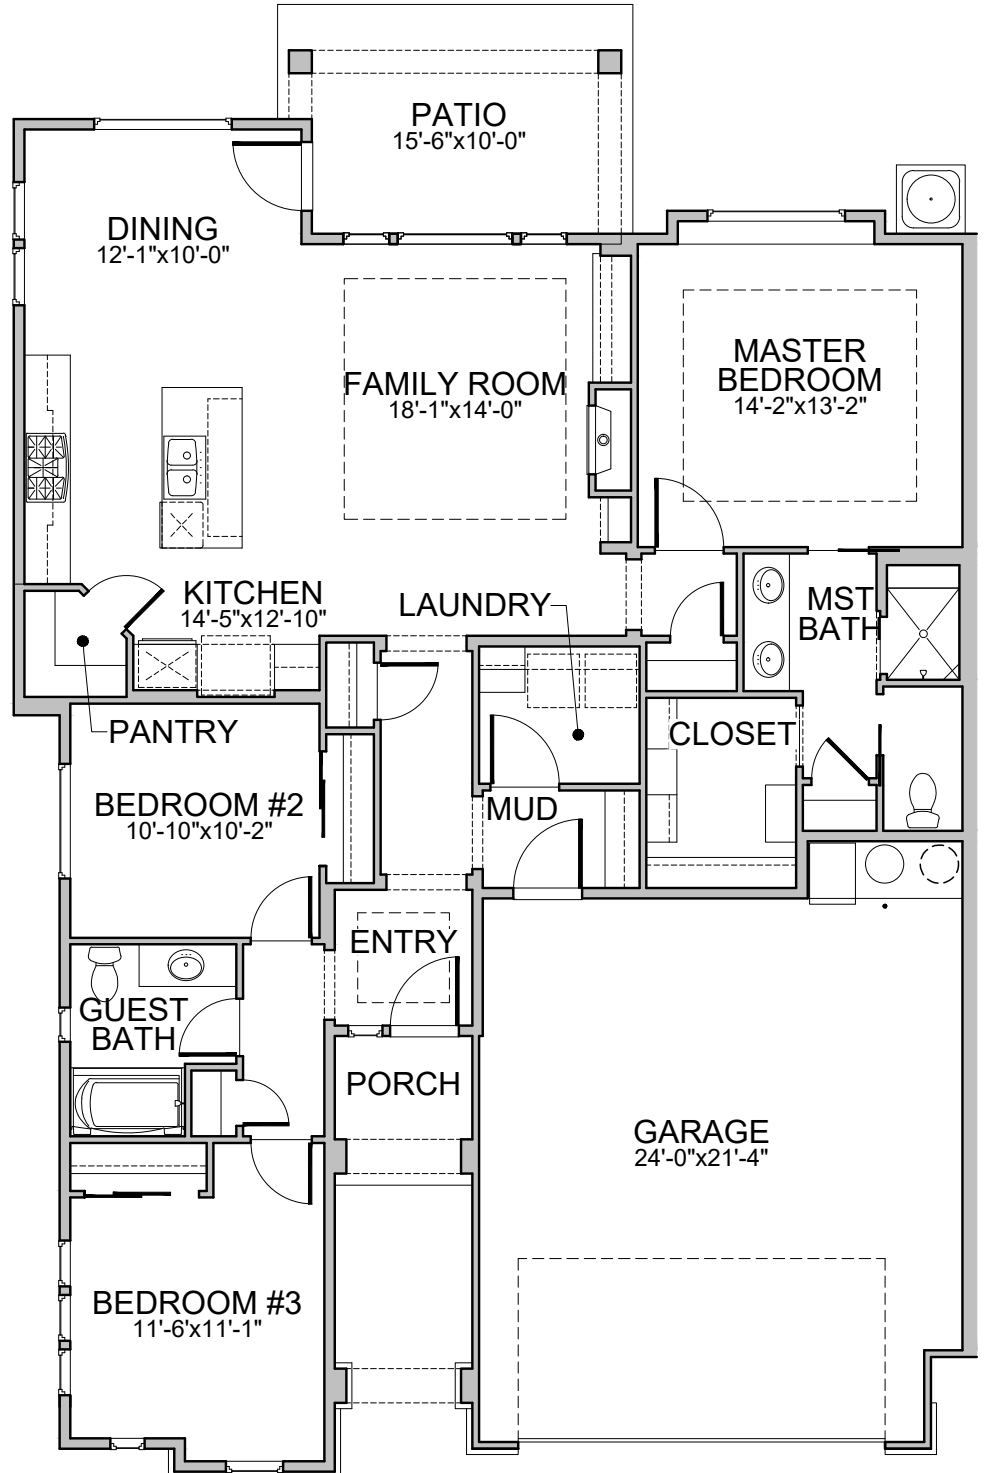

Unique MODEL FEATURES

Covered Patio

Disclaimer: Actual models may differ from the images shown here. Optional items not included in base price may be shown. Speak with a Brighton Homes representative for additional information. Areas and dimensions are approximate. © Brighton Homes Idaho 2022. RCE-34595/41102

An Active Adult Community by

BRIGHTON