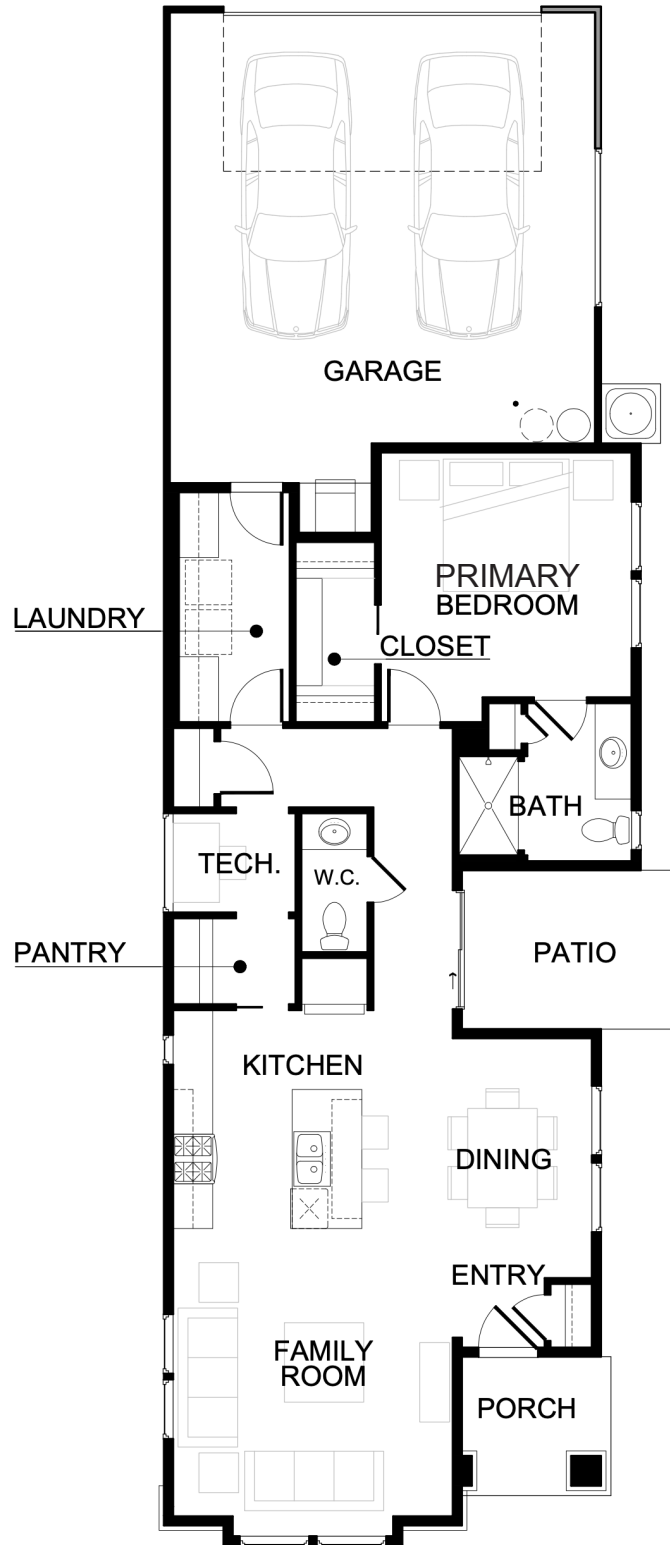

BUNGALINO

Levels: Single
Bedrooms: 1 + Tech
Baths: 1.5
Garage: 2 Car
ASF: 1100

55+ COMMUNITY

NOTES:

An Active Adult Community by

BRIGHTON